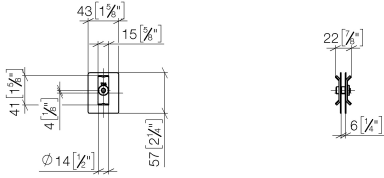

## Attachment set for towel bar/tumbler mounting on two sides -

---

12 351 970 90

- option 1: One towel bar on each side
- option 2: One towel bar, two blanks
- option 3: One towel bar, one blank, one door handle
- option 4: One towel bar, two door handles

Attachment set for towel bar/tumbler mounting on two sides -

---

12 351 970 90

mm [inches]

Attachment set for towel bar/tumbler mounting on two sides -

---

12 351 970 90